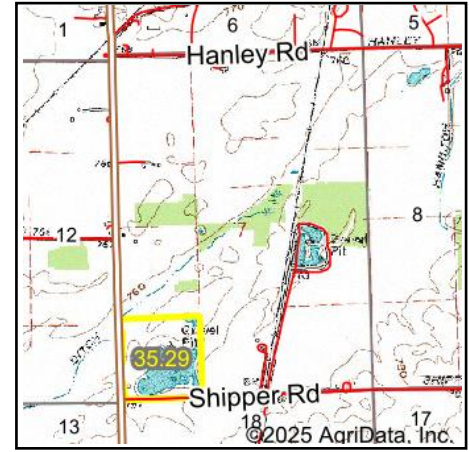

Wetlands Map

State: Indiana
Location: 7-29N-7E
County: Wabash
Township: Chester
Date: 2/11/2025

Maps Provided By:

 CUSTOMIZED ONLINE MAPPING
 © AgriData, Inc. 2023 www.AgriDataInc.com

0ft 388ft 776ft

Classification Code	Type	Acres
PUBGx	Freshwater Pond	15.91
R4SBC	Riverine	0.08
Total Acres		15.99