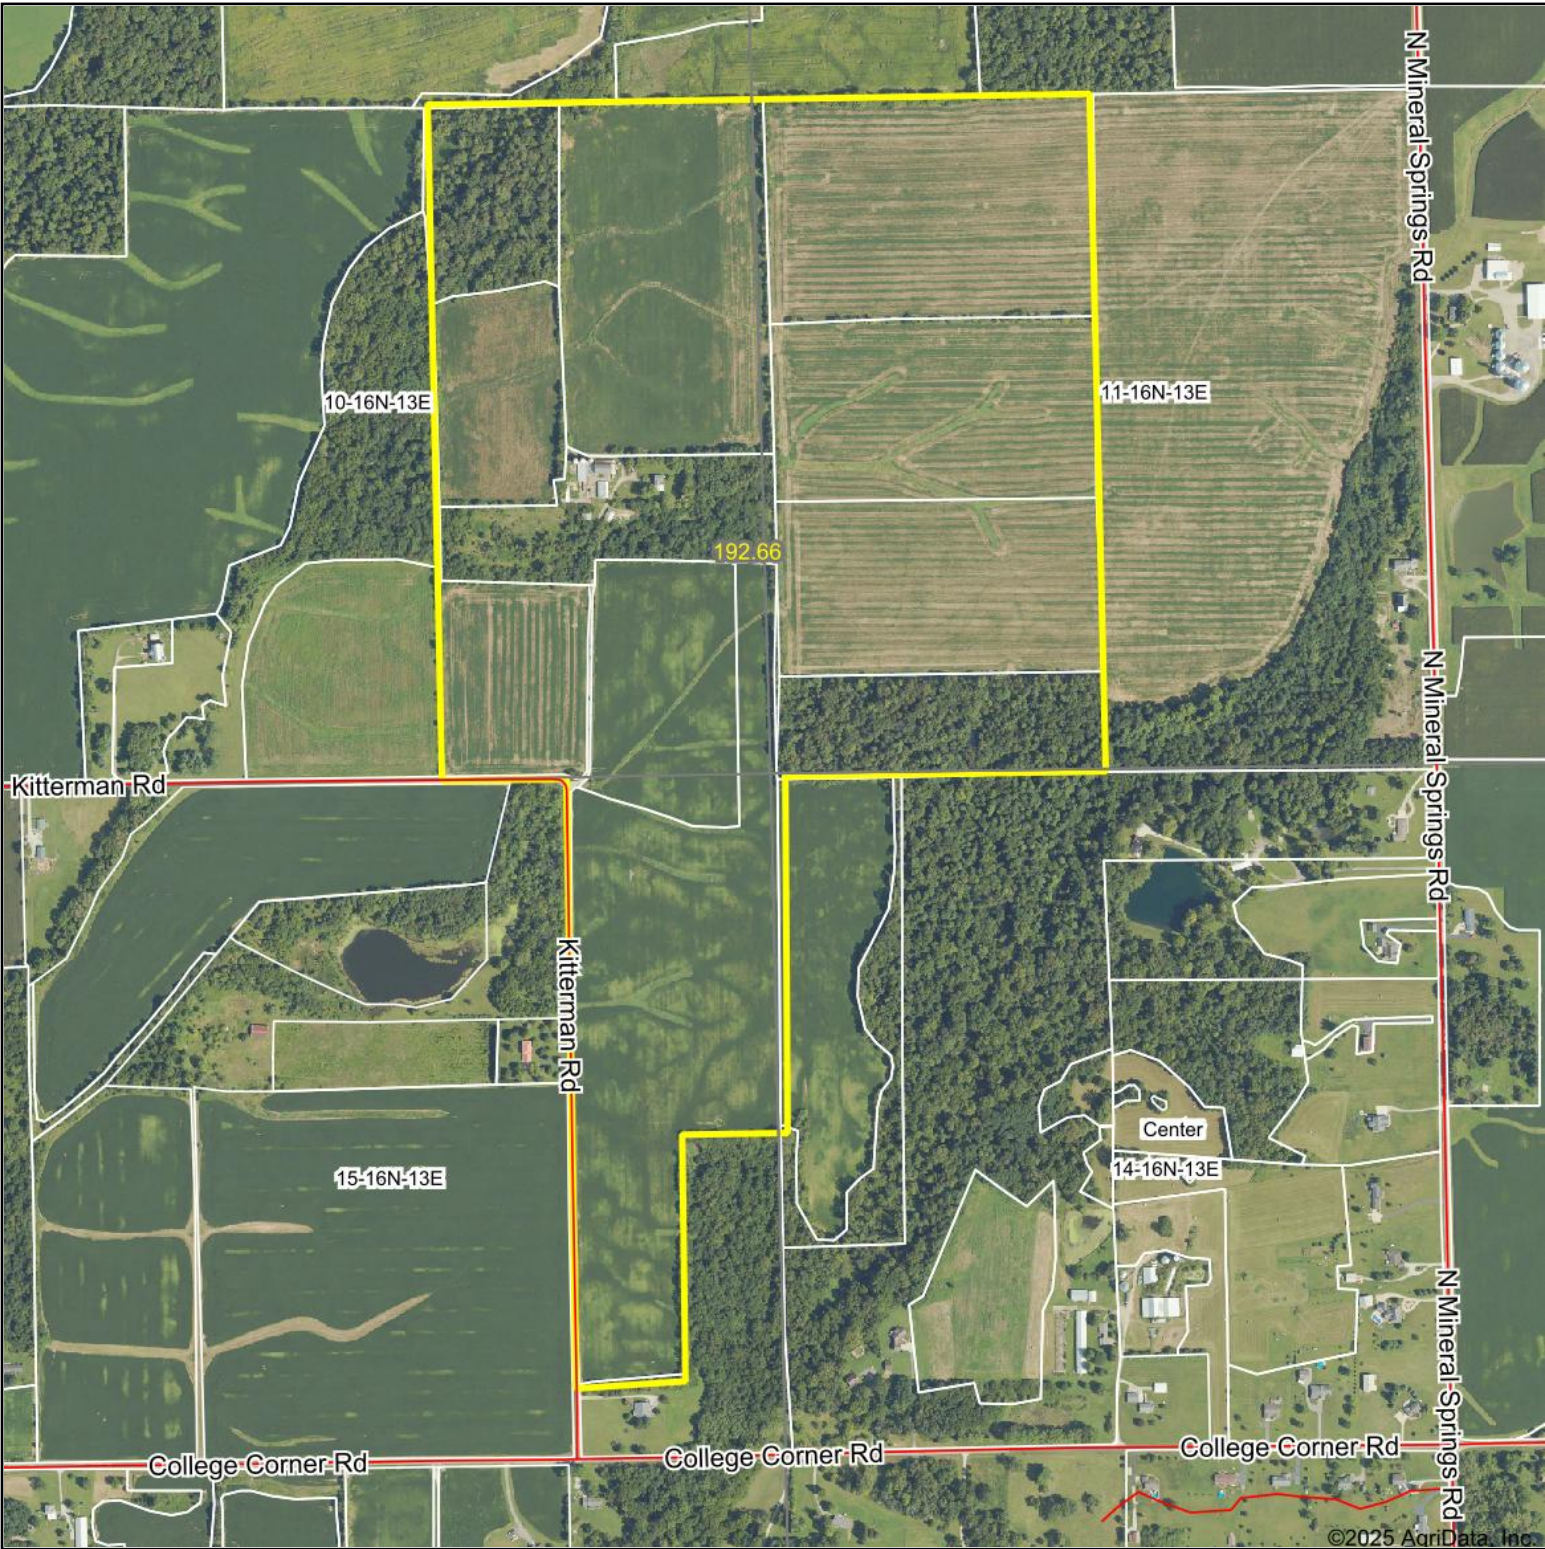

# Aerial Map

Boundary Center: 39° 50' 44.81, -85° 3' 7.04

11-16N-13E  
Wayne County  
Indiana

2/5/2025

Field borders provided by Farm Service Agency as of 5/21/2008.