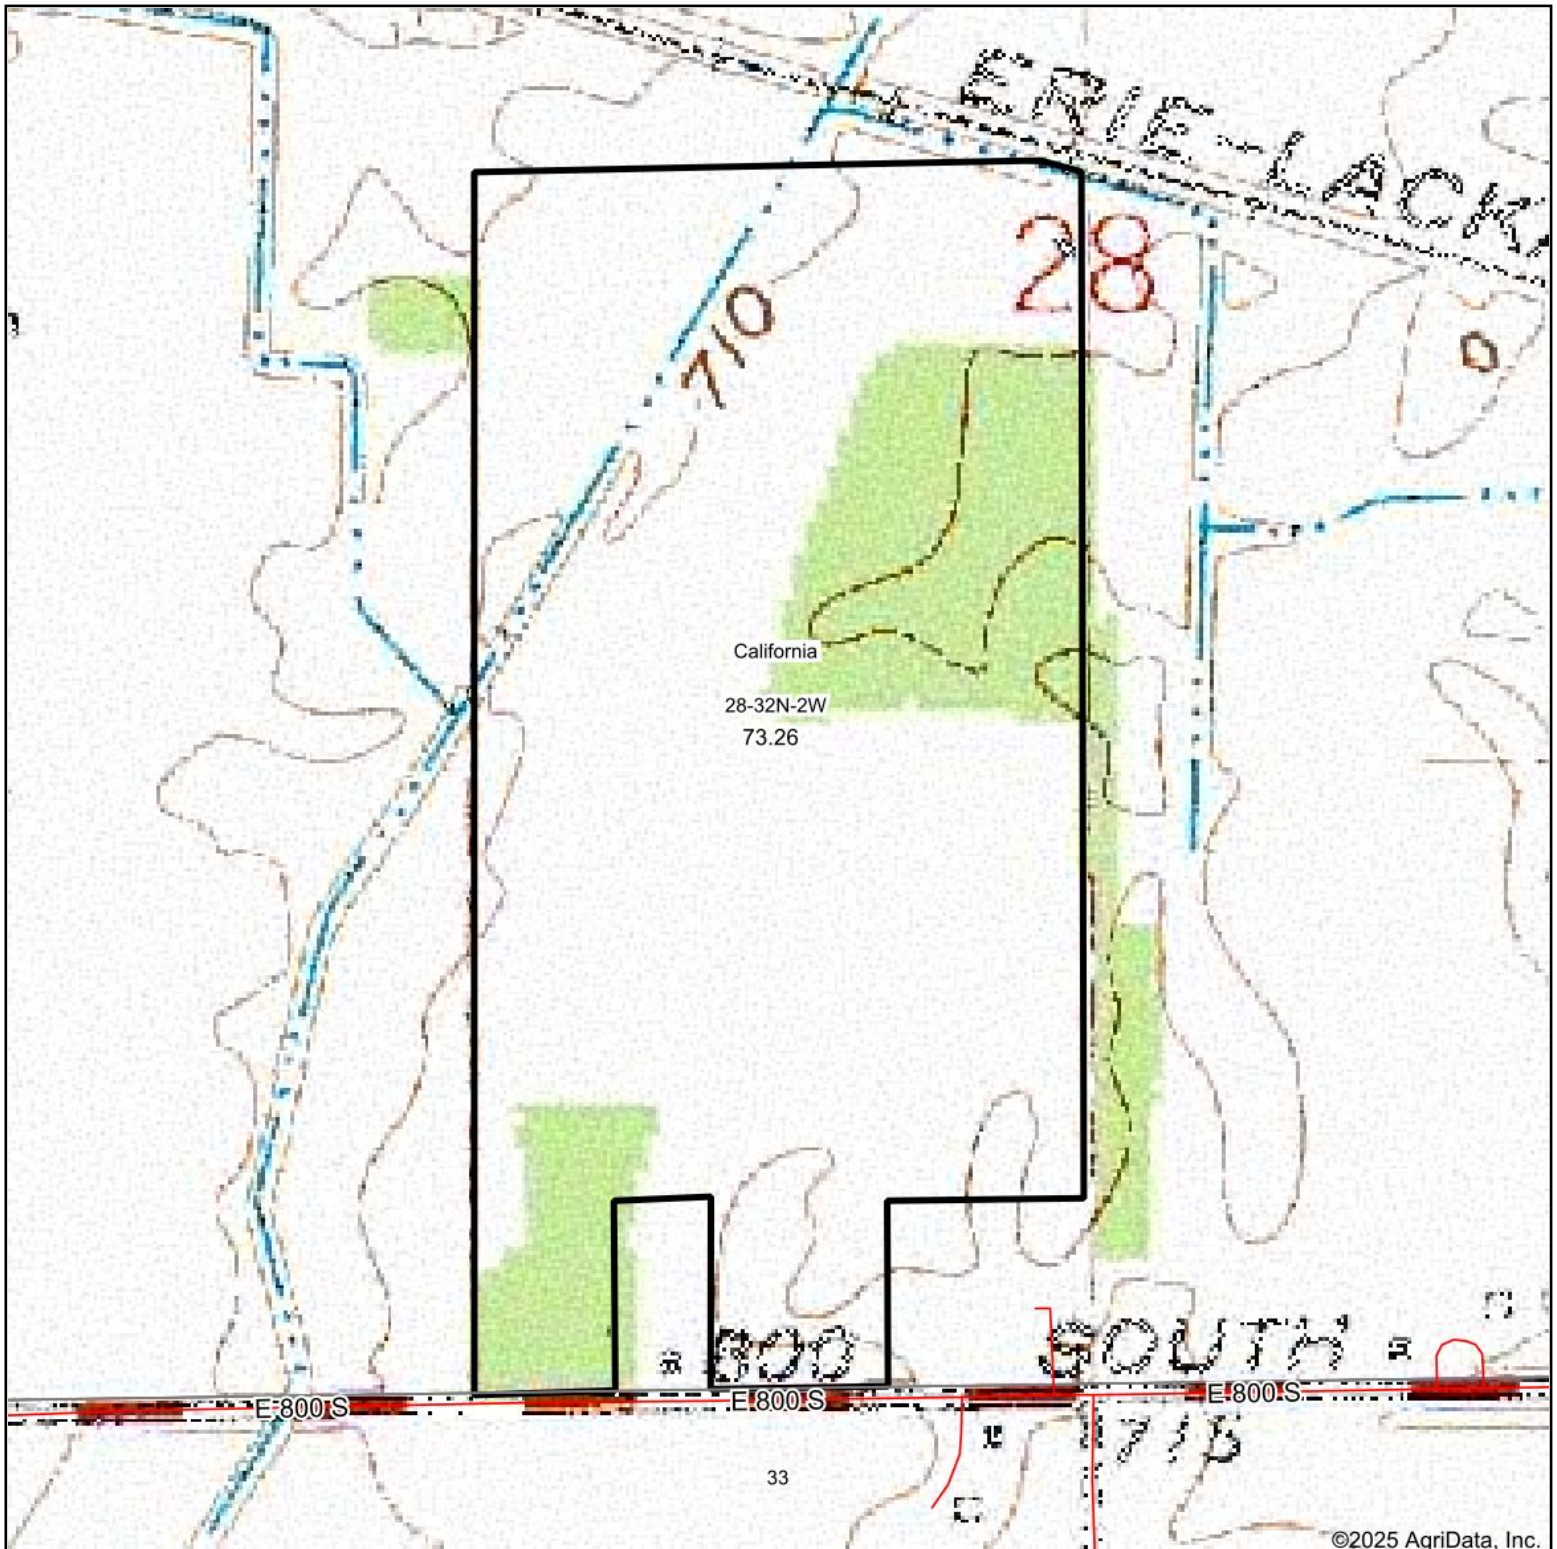

Topography Map

©2025 AgriData, Inc.

Map Center: 41° 11' 24.44, -86° 39' 9.21

28-32N-2W
Starke County
Indiana

1/9/2025