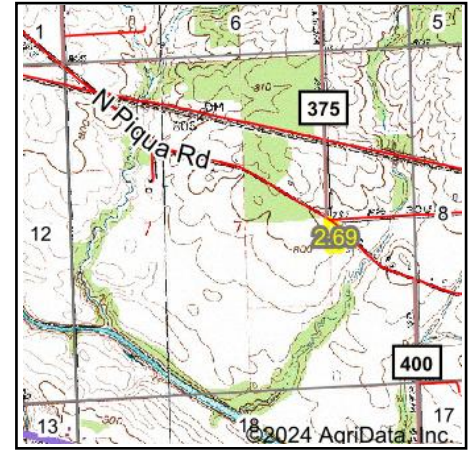

# Wetlands Map

State: **Indiana**  
 Location: **7-27N-15E**  
 County: **Adams**  
 Township: **St. Marys**  
 Date: **11/26/2024**

Maps Provided By:  
  
 CUSTOMIZED ONLINE MAPPING  
 © AgriData, Inc. 2023 www.AgriDataInc.com