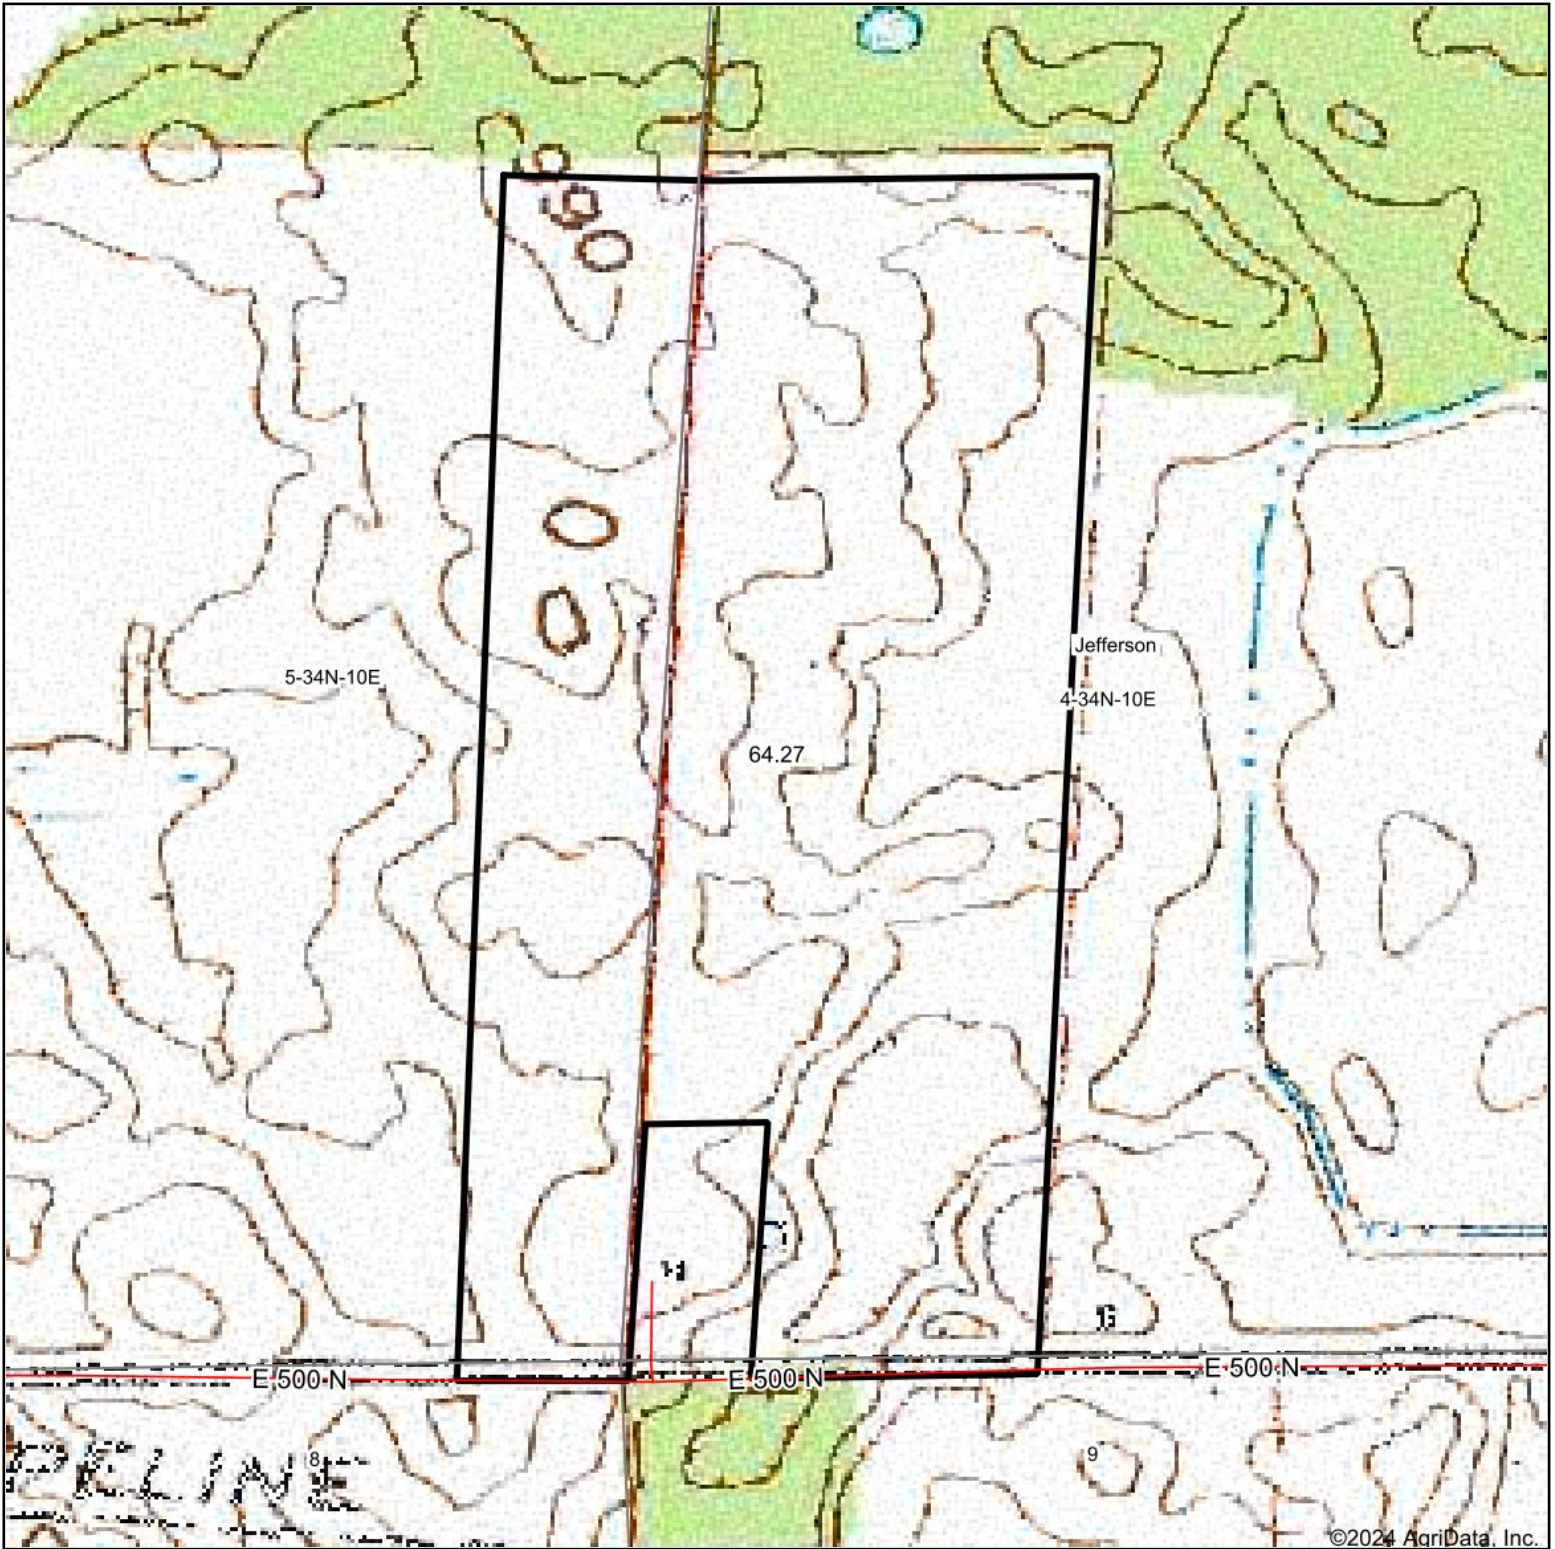

Topography Map

©2024 AgriData, Inc.

Map Center: 41° 25' 42.07, -85° 23' 7.64

4-34N-10E
Noble County
Indiana

10/17/2024