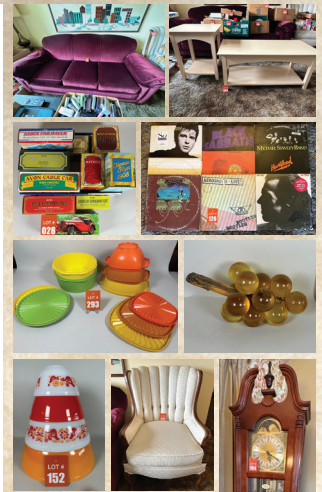

- 1964 Thunderbird Landau • Kawasaki KZ750 Motorcycle • 1971 Honda SL70 Sterling Pro Motorcycle • Honda 350 Motorcycle • 1987 Supra Ski Boat • Push Mowers • Char Broil Grill • Simplicity Colt ZT2148 Mower • Big Green Egg • Simplicity Sovereign 7119 Hydrostatic Mower • Yard Tools • Step Ladders • Extension Ladder • Garden Supplies • Doerr Air Compressor • Vintage Smurfs Lunch Box • Vintage Strawberry Shortcake Metal Lunch Box • AVON • Vintage Lanterns • Vintage Sears Tele-Games Video Arcade • Vintage Carrom Game Board & All-Star Hockey • Black & Decker Corded Hedge Trimmers • Black & Decker 20V Lithium Hedge Trimmers • GI Joe AT Action Team '70s Checkpoint Lookout • Hand Tools • King Arthur Castle • AFX Championship Raceway HO

2 LOTS START CLOSING: WEDNESDAY, NOVEMBER 6TH @ 7PM

LOCATION: 12515 Spencerville Rd, Harlan, IN 46743

PREVIEW: Wednesday, October 30th • 3-6pm

LOAD OUT DATE: Saturday, November 9th • 10am-4pm

- Scale • Texaco Oil/Gas Tanker • Junior Mustang Peddle Car • Hawthorne 400 Wagon • Western Flyer 333 Peddle Tractor • Vintage Nishijin Pachinko Machine • Fort Cheyenne • Matchbox • GI Joe Toys • Fort Apache Fighters by MARX • Anchor Hocking Fire King Jadeite Teacups • Corning Ware Country Festival Casserole Dishes • Lumber • Bolts and Nails • Scotts Stainless Spreader • Schwinn Sting Ray Fair Lady Bike • Road Closed Ahead Sign • Craftsman 10" Table Saw • Pepsi Crates • Strawberry Shortcake Toys • Vintage Gobbles • MARX Remote Control Electric Train Set • Vintage Games • Vintage Hot Wheels Sizzlers Newport Pacer Set • Craftsman Lathe Machine and MUCH MORE!

SELLER(S): JOYCE C KOUDER | AUCTION MANAGER: STEPHANIE SWINEHART, 260-433-8117

866-340-0445 • 260-749-0445 • SchraderFortWayne.hibid.com