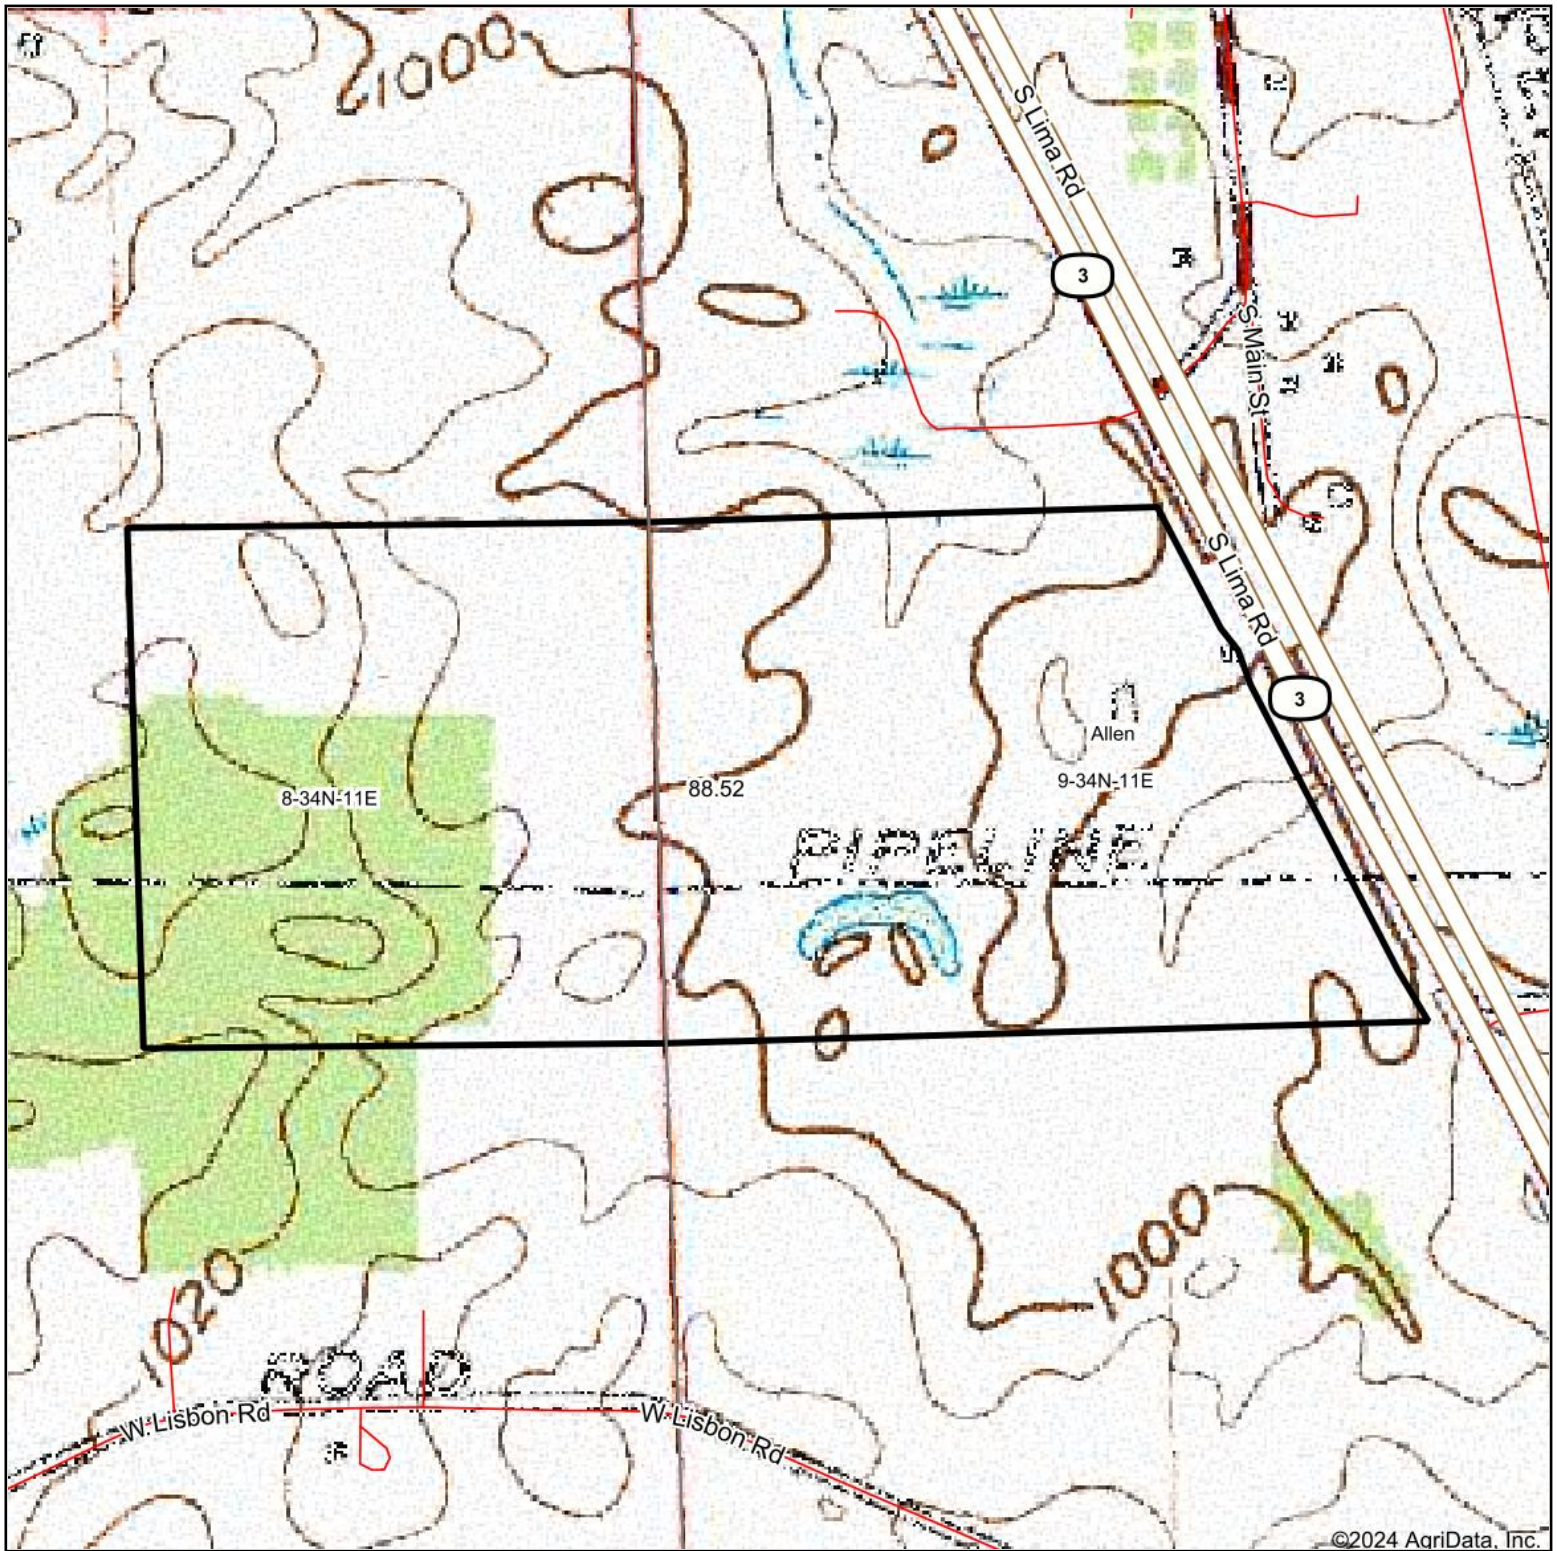

Topography Map

©2024 AgriData, Inc.

Map Center: 41° 25' 4.85, -85° 16' 7.65

9-34N-11E
Noble County
Indiana

10/9/2024

© AgriData, Inc. 2023 www.AgriDataInc.com