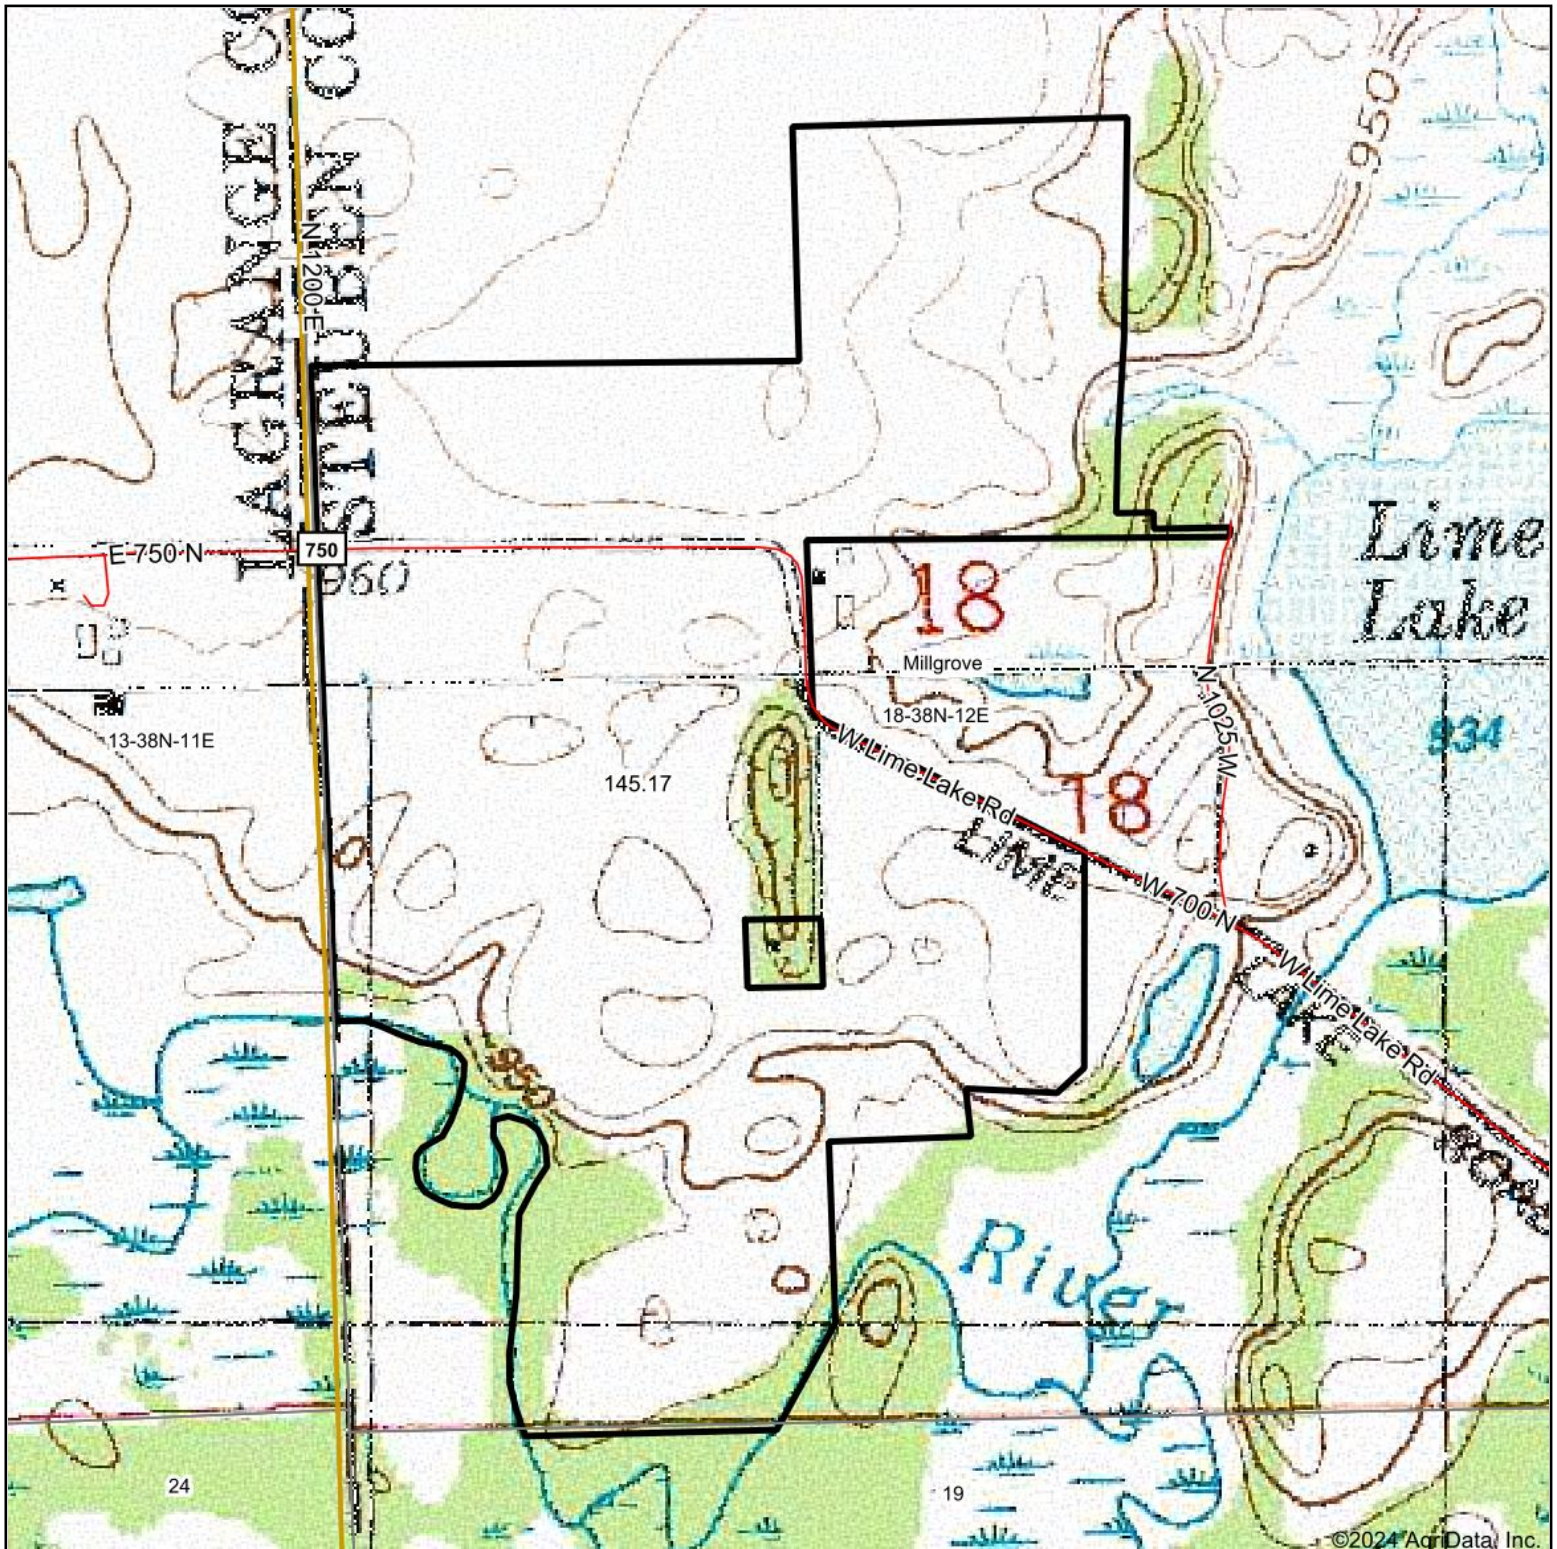

Topography Map

©2024 AgriData, Inc.

Map Center: 41° 44' 57.18, -85° 11' 28.83

18-38N-12E
Steuben County
Indiana

9/10/2024

Maps Provided By:

© AgriData, Inc. 2023

www.AgrIDataInc.com