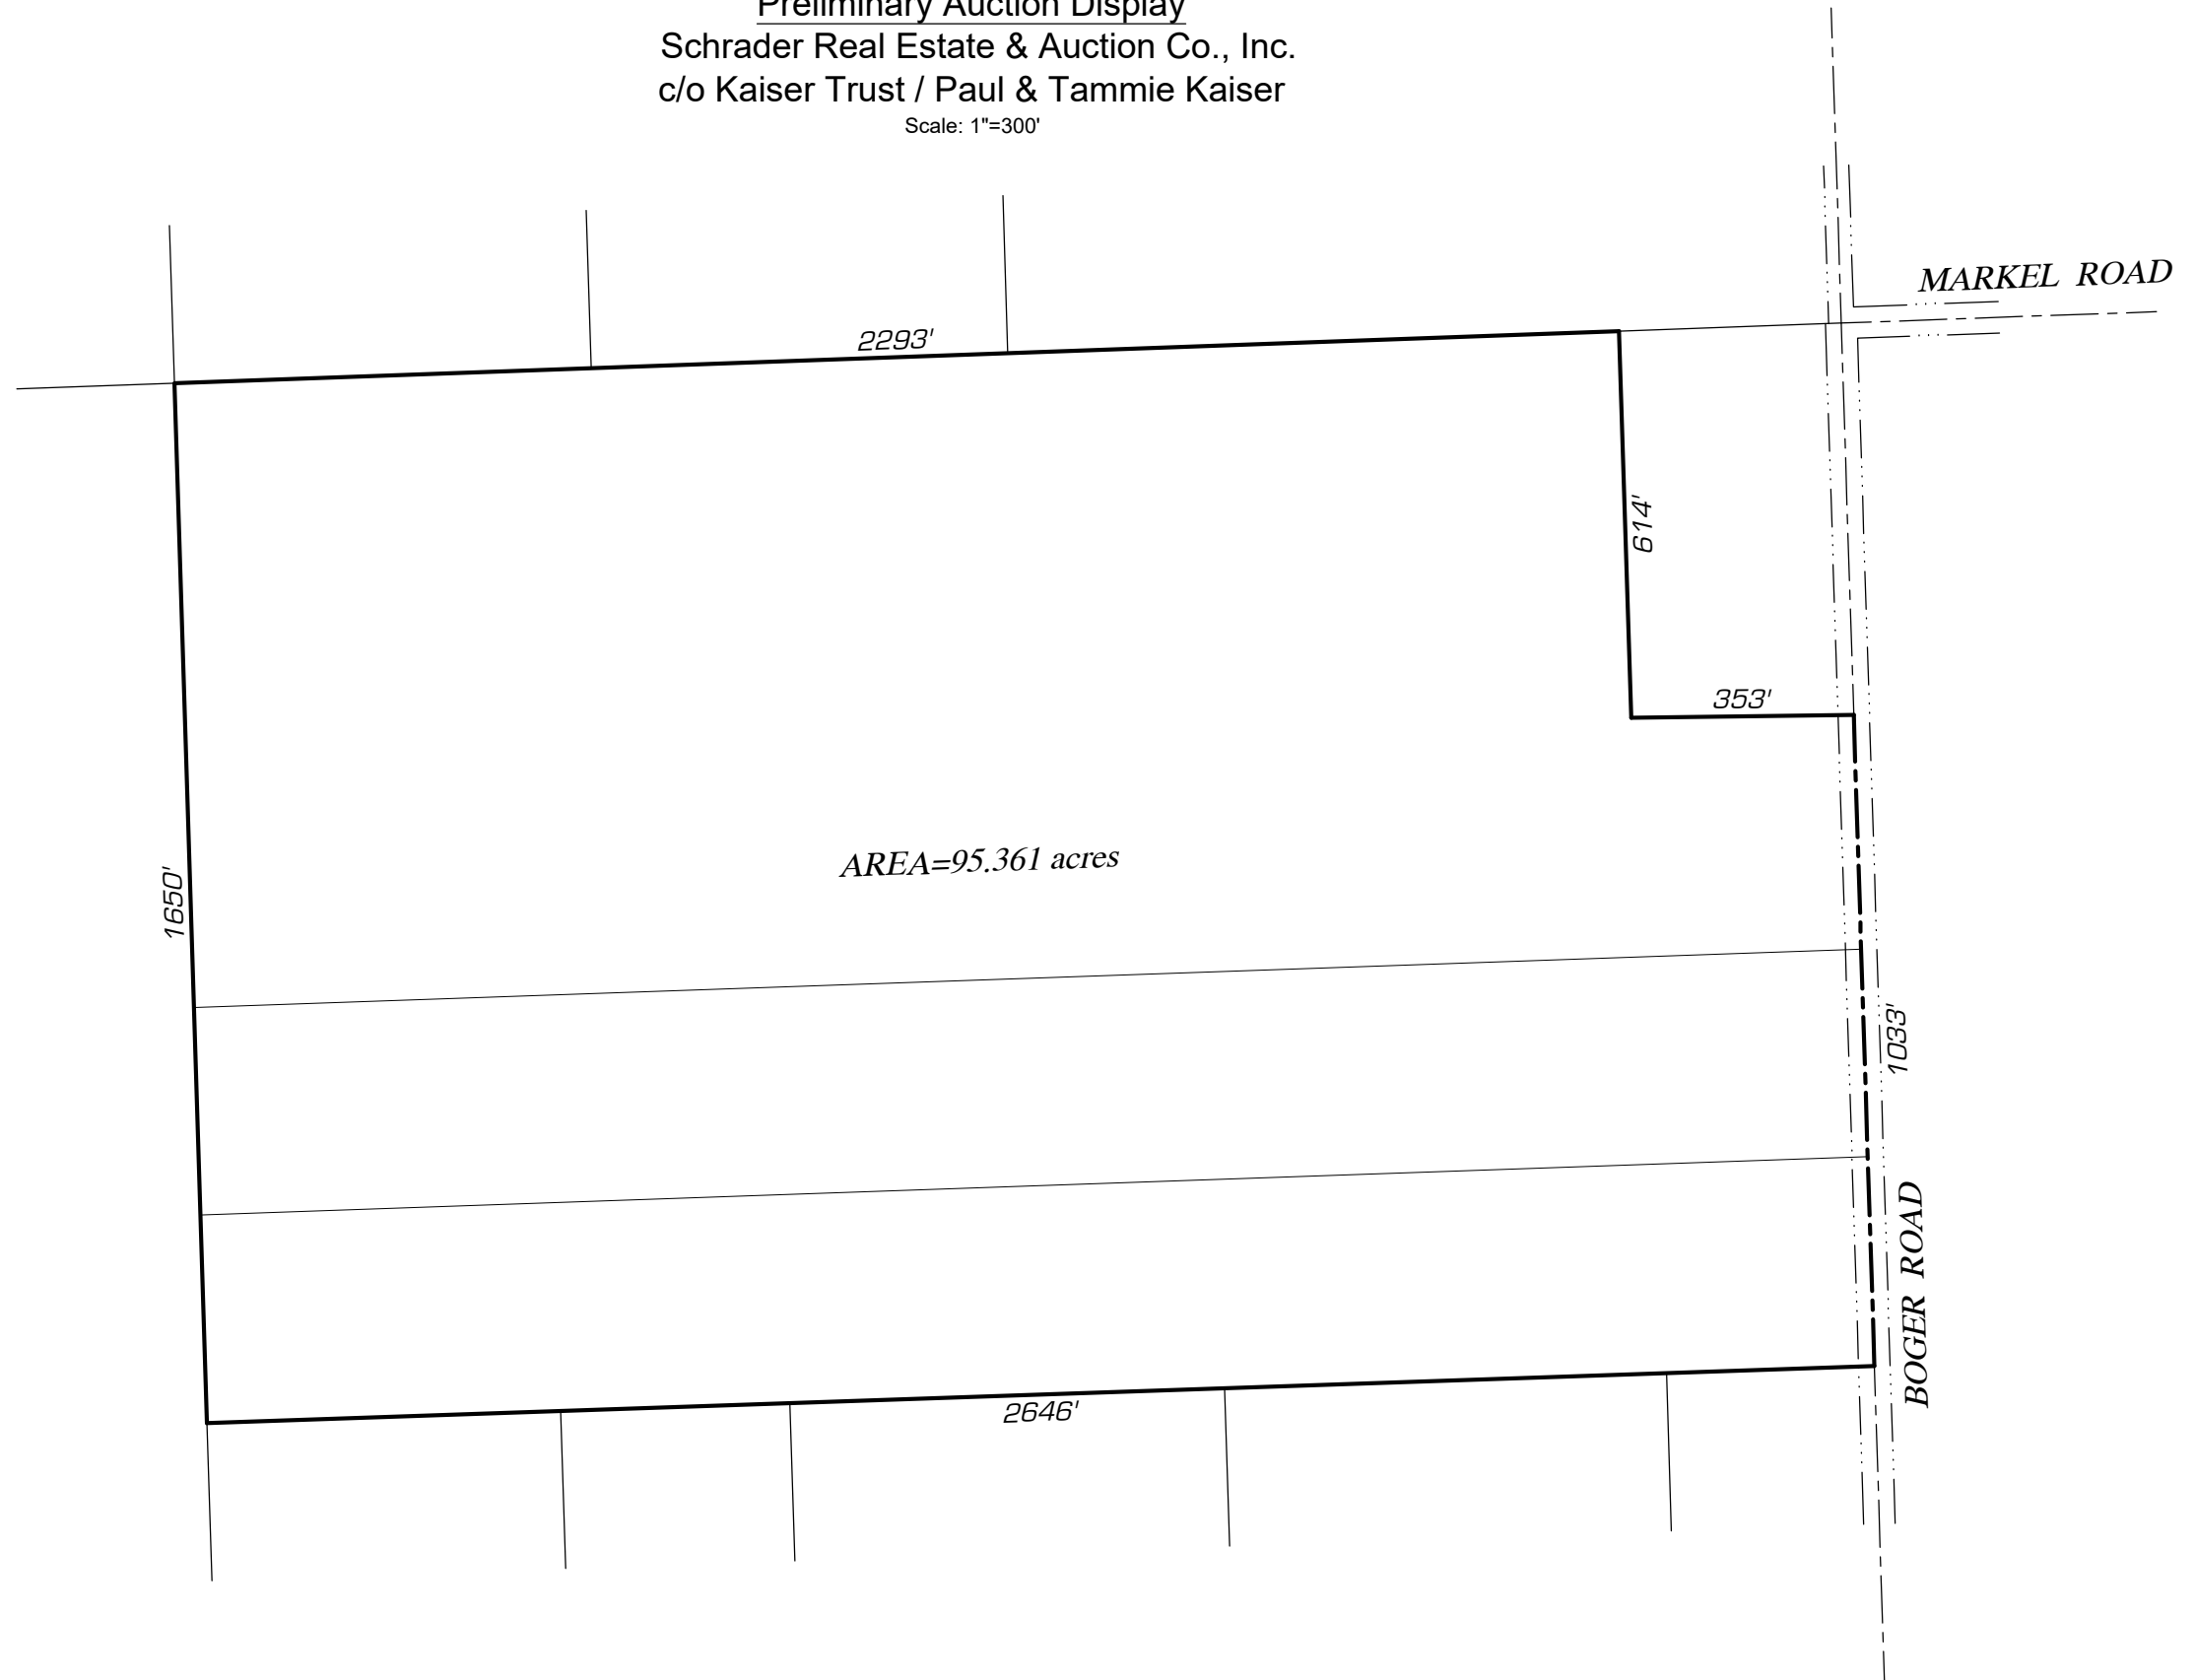

Preliminary Auction Display
Schrader Real Estate & Auction Co., Inc.
c/o Kaiser Trust / Paul & Tammie Kaiser
Scale: 1"=300'

SCALE IN FEET:
0 150 300
(1" = 300')

Sauer Land Surveying, Inc.

14033 Illinois Road, Suite C Tel: 260/469-3300
Fort Wayne, IN 46814 Fax: 260/469-3301