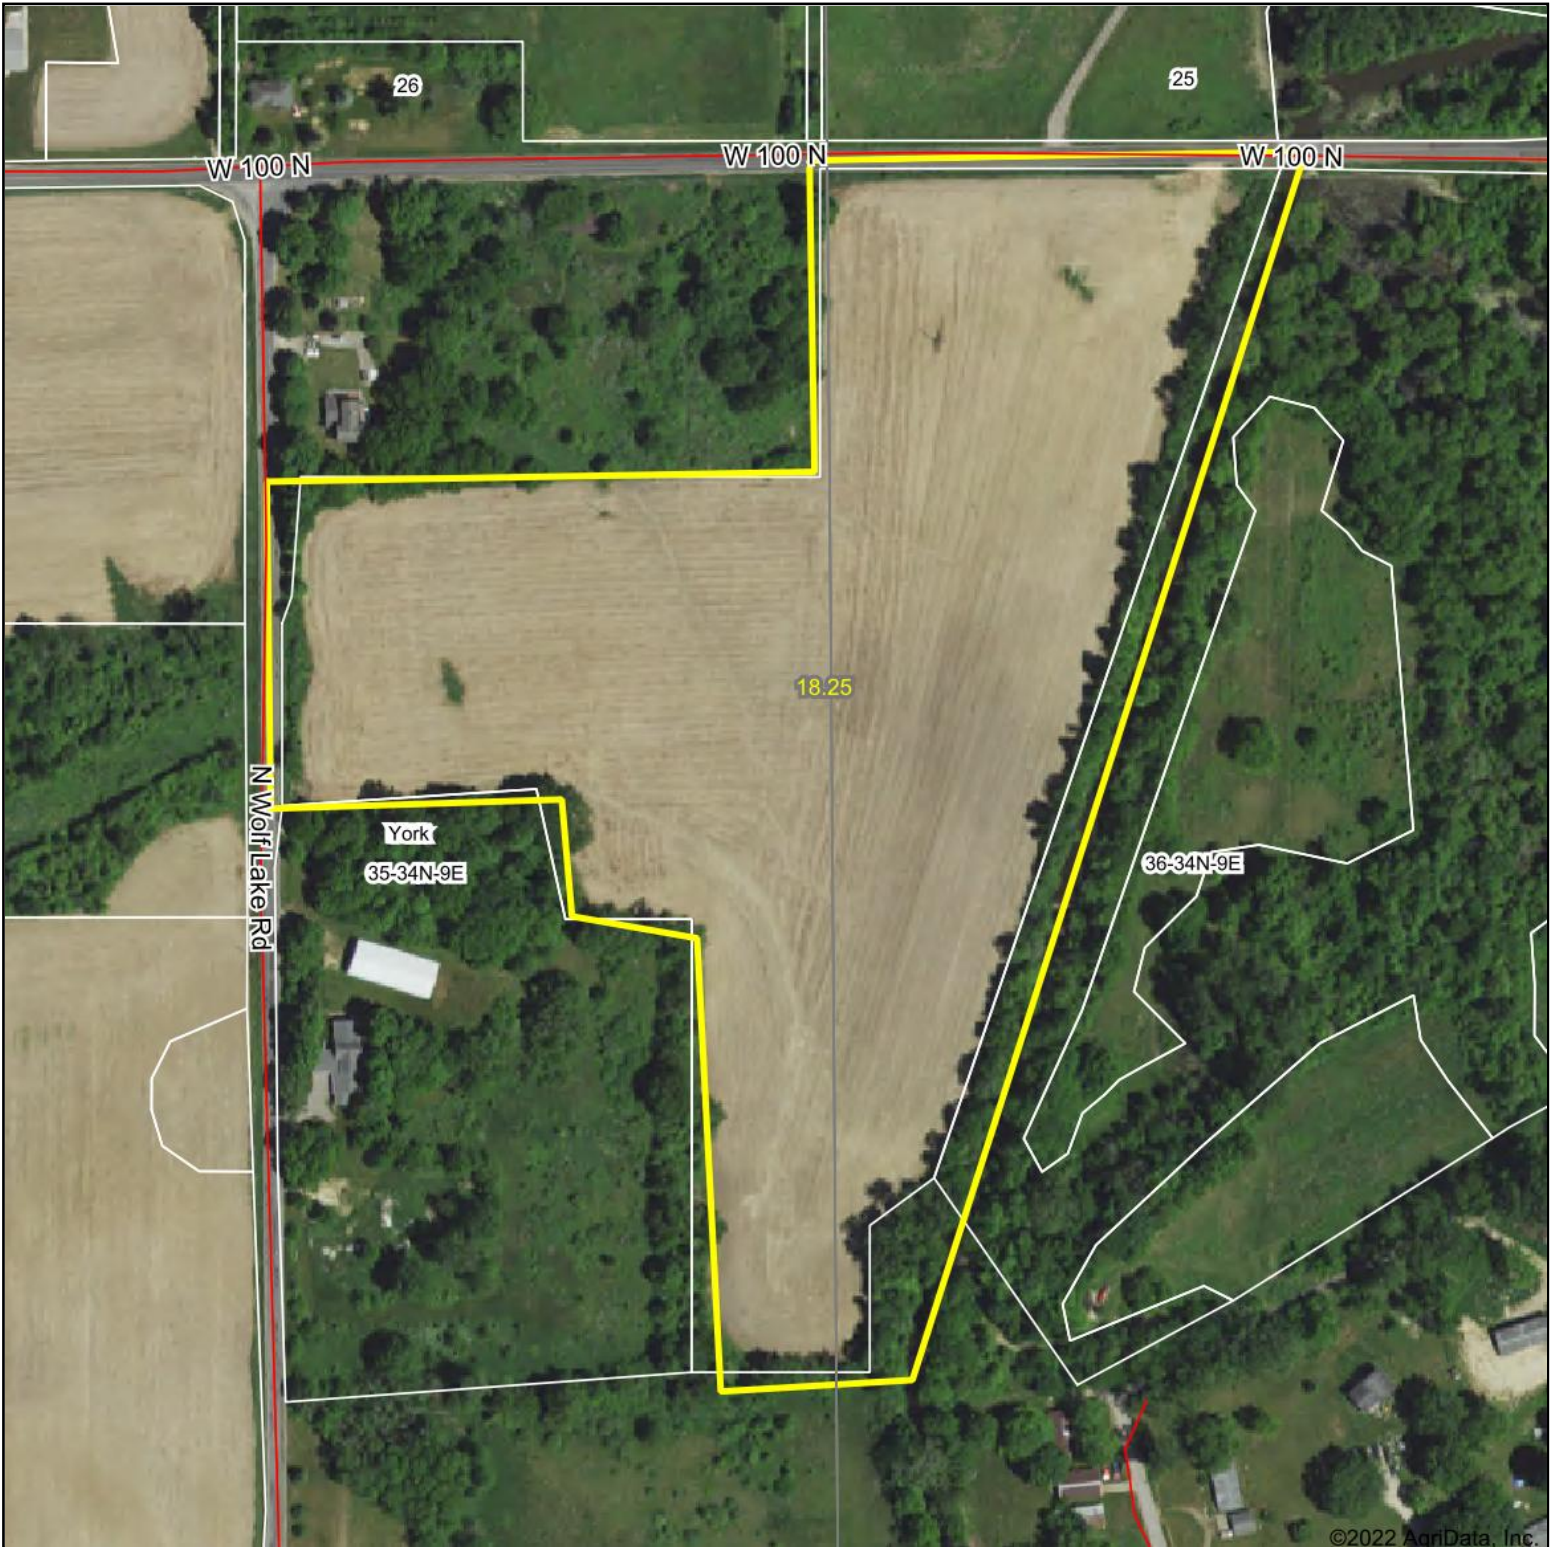

# Aerial Map

Map Center: 41° 21' 53.18, -85° 26' 36.73

**35-34N-9E**  
**Noble County**  
**Indiana**

10/31/2022