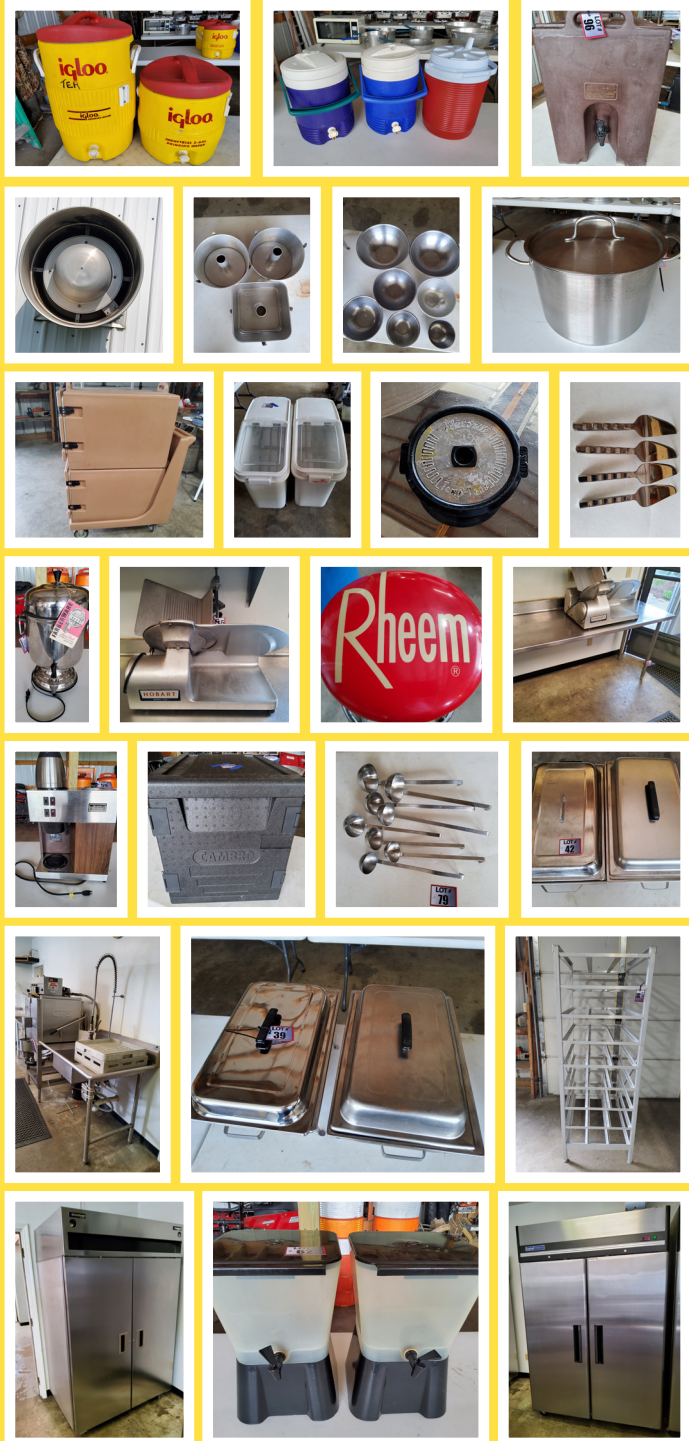

TIMED ONLINE ONLY
AUCTION

LOTS START CLOSING
MONDAY, AUGUST 2ND @ 10:00 AM

COMMERCIAL KITCHEN EQUIPMENT

PREVIEW : FRIDAY, JULY 30TH FROM 2PM TO 6PM
LOCATION : 2446 E BUSINESS 30 COLUMBIA CITY, IN 46725

(6) Carlisle & (4) Cambro New Insulated Food Carriers • (2) Carlisle Ice Cold Food Inserts • Cambro Insulated Drink Dispenser • 17"x23" Aluminum Dolly, Folding Utility Cart • (2) Rubbermaid Dry Ingredient Bulk Bins

New Age Gravity Can Rack (9 shelves) • Rubbermaid Rolling Tray Cart Model 7316 • Shelf Rolling Stainless Steel & Poly Kitchen Carts • (11) Stainless Steel & Coated Metro Shelving • (4) Stainless Steel (Eagle) Wall Shelves • Hanging Stainless Steel Pot Rack

Amtekco Stainless Steel 4 Bay Sink • Edlund Commercial Table Mount Can Opener • Stainless Steel Work Tables • Hobart Model 1612 Slicer • South Bend 6 Burner Gas Range w/ 24" Griddle • Central Stainless Steel Double Door Freezer Model 69K-035 • Central Stainless Steel Double Door Freezer Model 69K-032 • Crown Tonka Walk in Cooler/Freezer • Delfield Combination Freezer/Refrigerator 6000 Series • Toastmaster Convection Oven Model 0019CIBD • Hoodz 10 ft. Stainless Steel Hood Vent w/Fire System • Commercial Dishwasher Model AH-2 Universal Stainless Inc/Gordon Food Service • Univex Countertop Mixer Model M • Schier GB-15 Grease Interceptor Model GB-15

AUCTIONEER'S NOTE : Excellent Opportunity to Bid on Clean/Well Maintained Late Model Commercial Kitchen Equipment & Supplies

PAYMENT : Payments May Be Made Online or Onsite in the Forms of Cash, Check, or Credit Card (4% Surcharge on CC) Monday, August 2nd, 1PM-6PM or Tuesday, August 3rd, 9AM - 6PM or Call Main Office Regular Business Hrs. @ 800-451-2709 both days for ACH or Credit Card Payment. 10% Buyers Premium Applies

LOAD-OUT : Day of Sale Monday, August 2nd, 1PM-6PM & Tuesday, August 3rd, 9AM-6PM . No Loader Available-Come Prepared

800-451-2709 • SchraderAuction.com

SELLER : DANIEL CATERING

AUCTION MANAGERS :
PHIL WOLFE (260-248-1191) & MIKE ROY (260-437-5428)