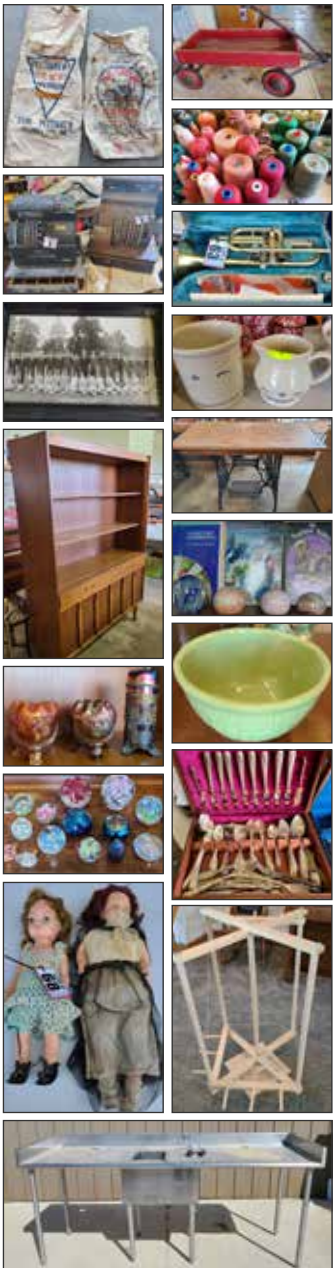

## ANTIQUES

• (2) National Cash Registers • Pettigrew's Corn Seeds Columbia City, IN & Badger Seeds Milwaukee, WIS. Seed Bags • Vintage Look Magazines • Kitchen Utensils • Glass & Porcelain Insulators • Mixed Lot of Primitives: Cow Stanchions, Crosscut Saws, Forks, Scythes & Misc. • 200+ Piano Rolls • Console Piano & Music Books • Mid Century Kroehler Custom Crafted China Cabinet • Red Wood Wagon • Porcelain Top & Wood Legged Table • Antique Coat Rack & Spinning Wheel • Vintage Toys, Hot Wheels, Vintage Battery-operated Games • Breyer Horse • Antique Dolls • Erector Set • Conn USA Trumpet • Blessing Scholastic Trombone Elkhart, IN • (4) Pocket Knives • Belt Buckles & Vintage Ties • Foreign Currency: Canadian, France, Euro, Aruba, Jamaica & Mexico • Costume Jewelry • (3) Silverware Sets: (1) WM Rogers • South Whitley, IN Class of 1963 Photo • Nu Grape & Watseka Soda/ Dairy Bottles • Singer Sewing Machine Table w/Oak Top • USA, McCoy Crocks, Bowls & Vases • Dazey Butter Churn • Jar of Marbles • Porcelain Light, Rug Beater, Cast Iron Pcs. • Railroad Books & Logs