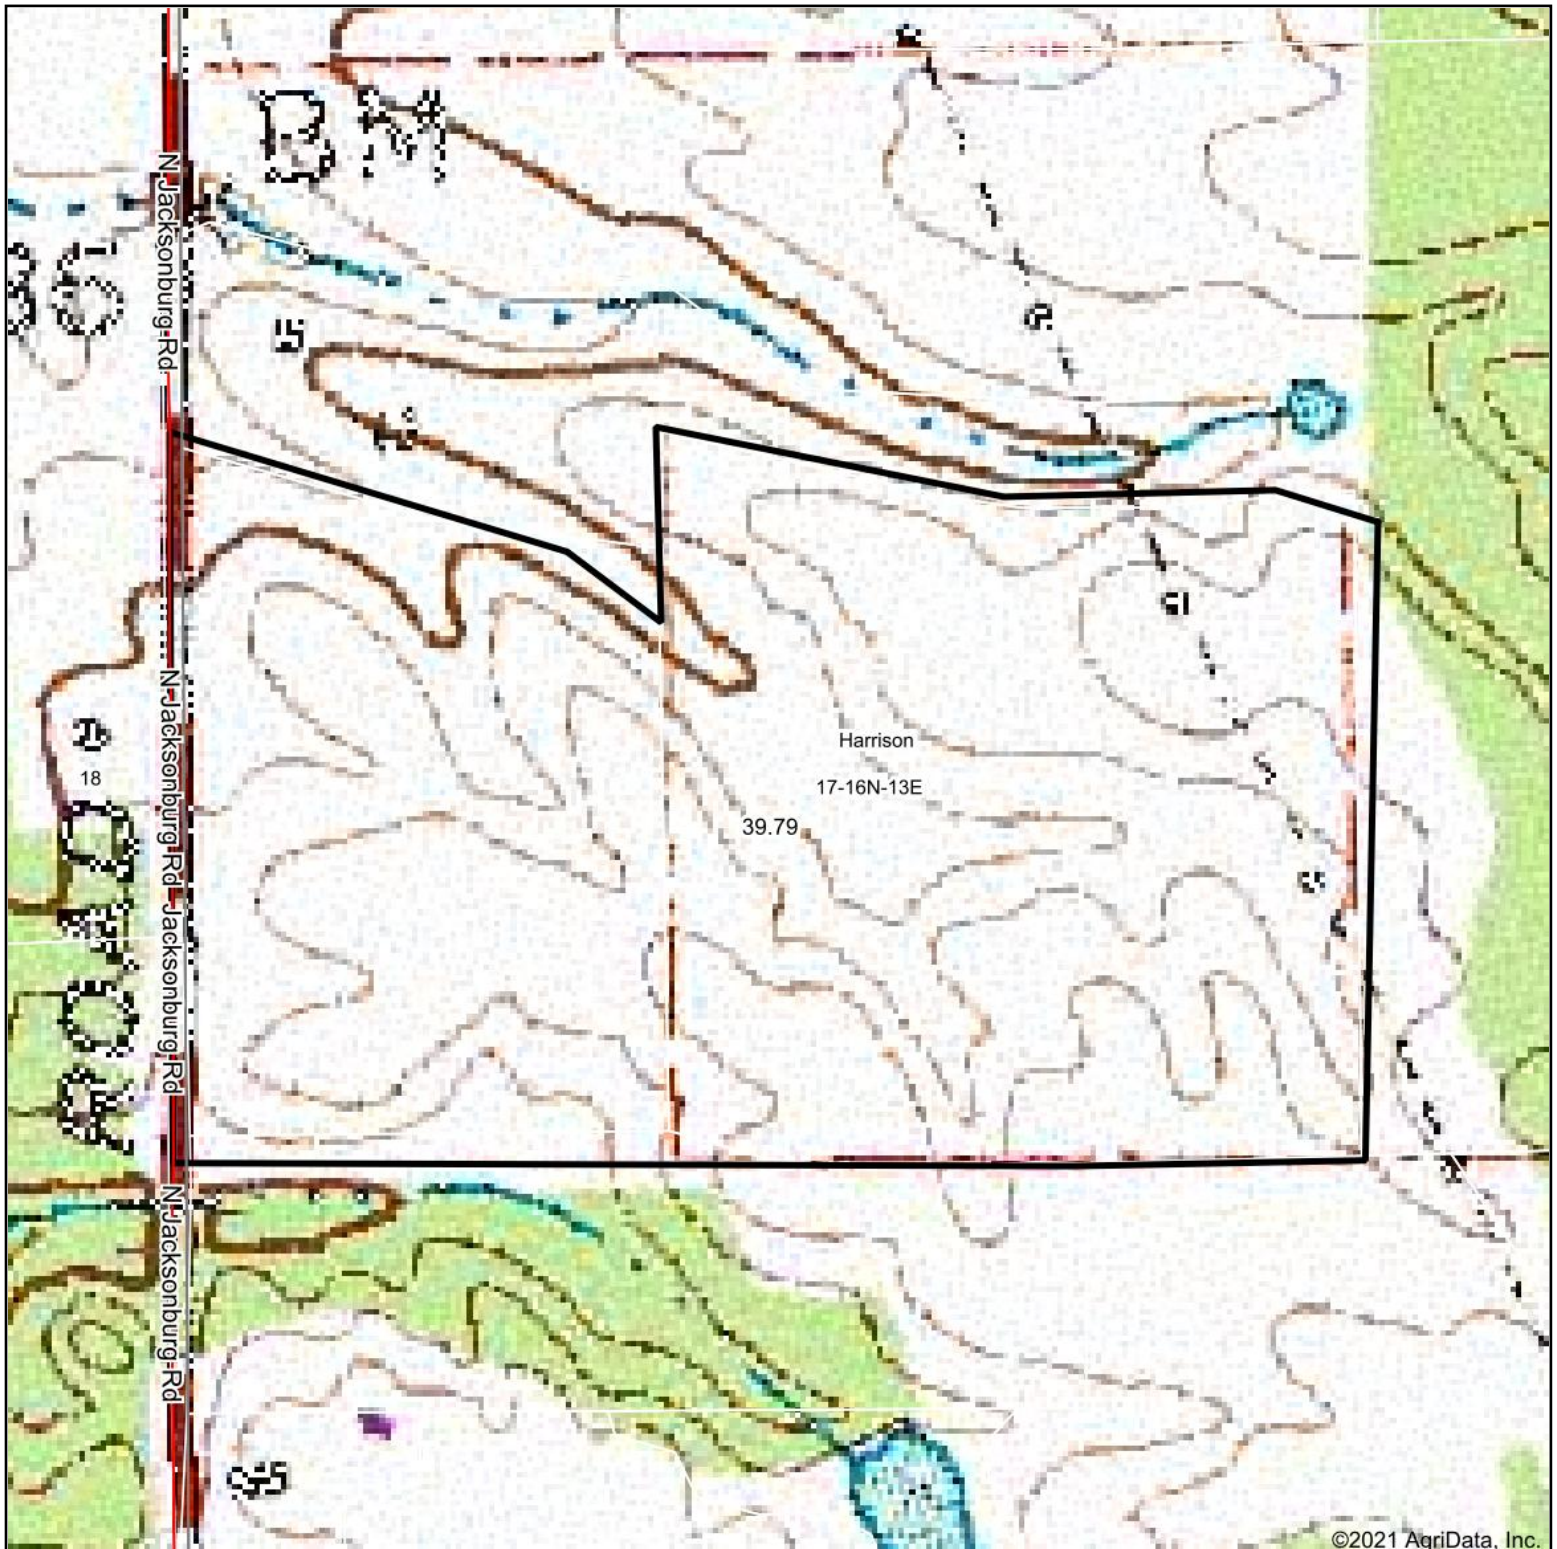

Topography Map

map center: 39° 50' 7.52, -85° 6' 17.47

17-16N-13E
Wayne County
Indiana

Maps Provided By:

CUSTOMIZED ONLINE MAPPING
© AgriData, Inc. 2021 www.AgriDataInc.com

1/22/2021