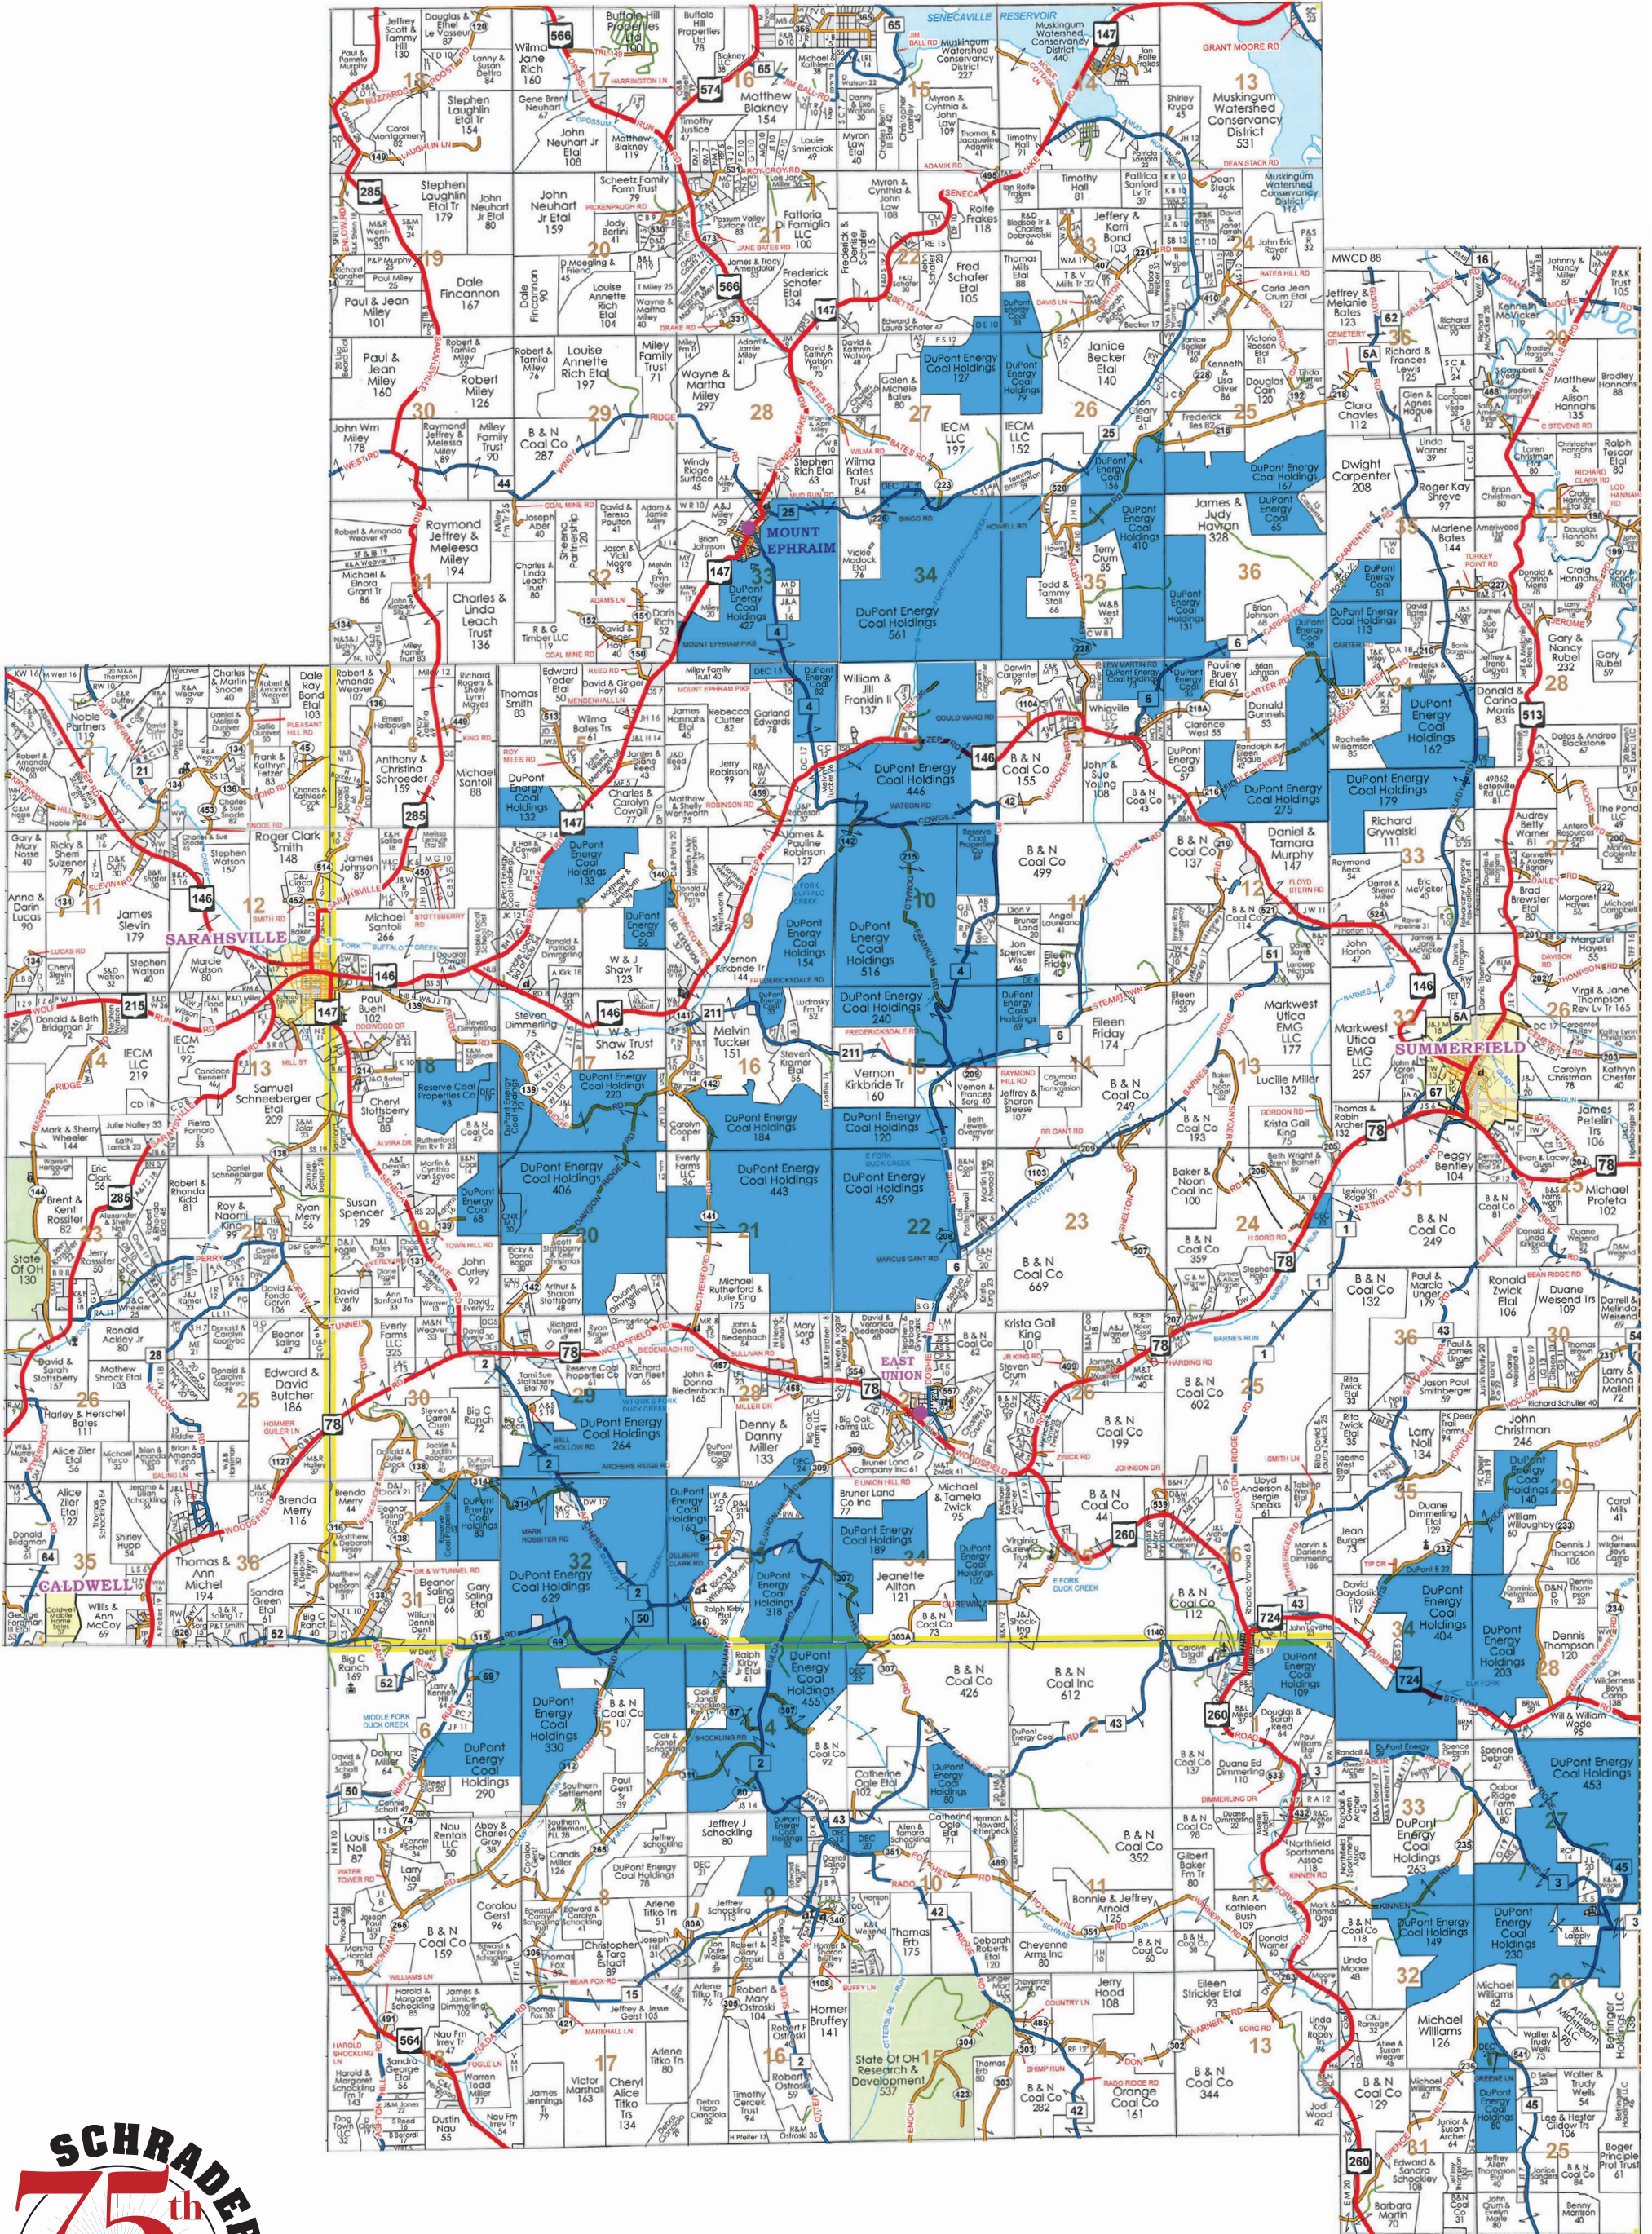

# NOBLE COUNTY, OHIO | PLAT MAP

**DISCLAIMER:** This map is provided for informational purposes only and is only an approximate depiction of property boundaries. Prospective buyers are responsible for doing their own due diligence.