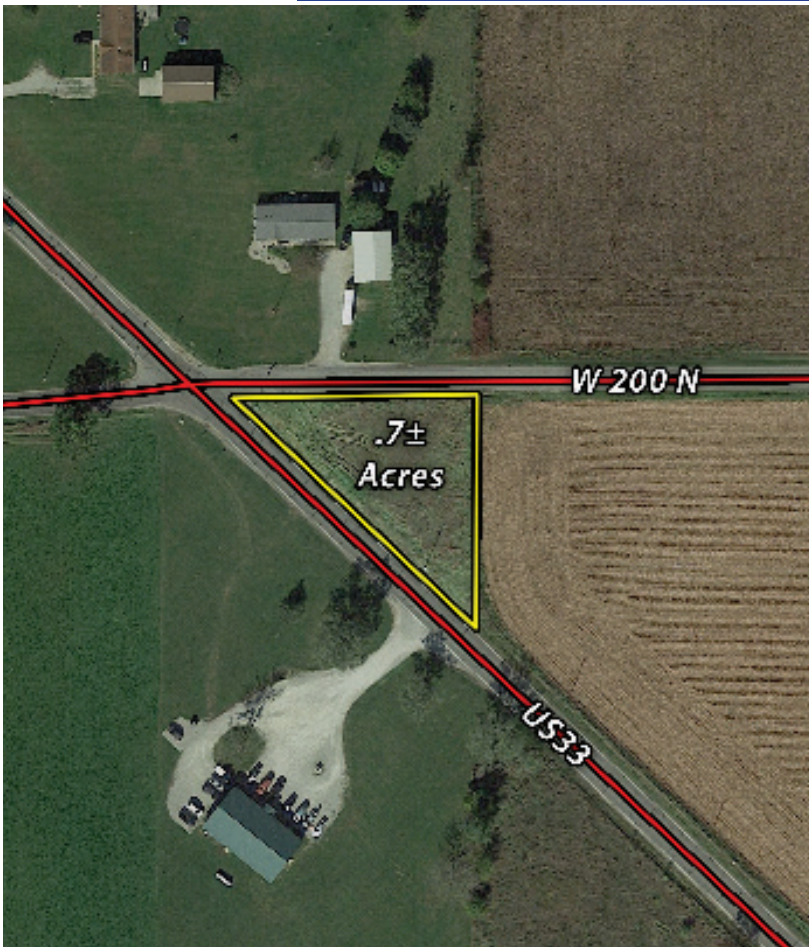

LAND FOR SALE

NOBLE COUNTY, INDIANA

SPARTA TOWNSHIP

7[±]
ACRES

PRICE: \$6,000

TAXES: \$28.71 PER YEAR

POSSESSION AT CLOSING

BARE LOT

South of Kimmel, IN.
Approximately 1 mile on US
33 on east side of the road.

Topography: Level
Schools: West Noble

OWNERS:
**JOSEPH WALBURN &
MOLLY FABER**

The information on this sheet is subject to verification and no liability for errors or omissions is assumed by the Schrader Agency.

Walburn • LB13N