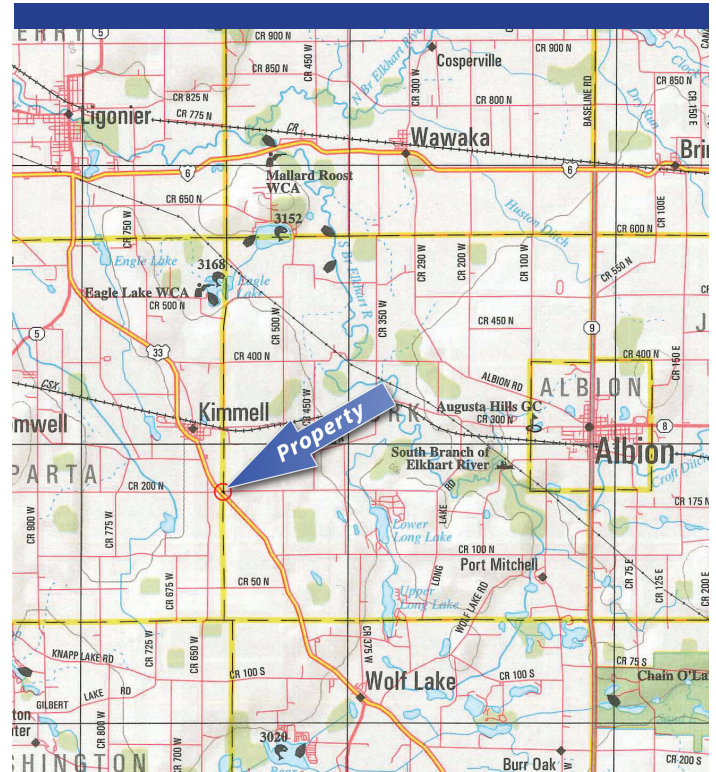

LAND FOR SALE

NOBLE COUNTY, INDIANA

SPARTA TOWNSHIP

7[±]
ACRES

PRICE: \$6,000

TAXES: \$28.71 PER YEAR

POSSESSION AT CLOSING

BARE LOT

South of Kimmel, IN.
Approximately 1 mile on US
33 on east side of the road.

Topography: Level
Schools: West Noble

OWNERS:
**JOSEPH WALBURN &
MOLLY FABER**

The information on this sheet is subject to verification and no liability for errors or omissions is assumed by the Schrader Agency.

Walburn • LB13N