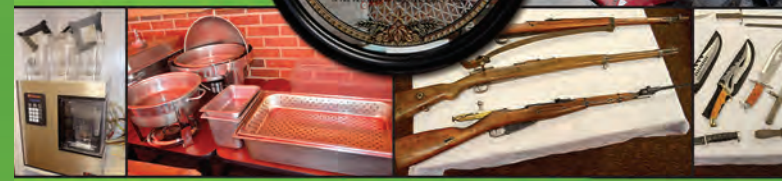

THURSDAY, JUNE 8 • 3:00 PM

3530 W. Jefferson Blvd., Fort Wayne
(former Wendy's & Pasquetti's)

MAJOR AUCTION THURSDAY, JUNE 8 • 3:00 PM

3530 W. Jefferson Blvd., Fort Wayne (former Wendy's & Pasquetti's)

RESTAURANT EQUIPMENT: Hobart meat grinder • Hobart bone saw • sausage table • Vulcan Char Grill • wine refrigerator • Supremeta steam table • Pass w/ heat lamp • Imperial range • South Bend range • Hobart convection oven • Anets fryer • True pizza prep station • Continental 2 dr freezer • Lincoln impinger • Hobart warming cabinet • Globe meat slicer • Continental 2 dr reefer • Arctic Air Blast cooler • soup station • Hobart small grinder • Delfield salad cooler • Supremeta soup station • Blend Tec smoothie machine • Whirlpool refrigerator • Traulsen line cooler • Delfield beer cooler • metro rack • dunnage racks • rolling racks • storage tables • cutting table • SS prep counter • roaster • Kitchener sausage press • CMA dishwasher system • dish racks • SS 3 bay sink • SS warmers & buffet servers • SS buffet inserts, round & square • sauté pans • SS dough bowls • SS mixing bowls • chafing dishes • App plates • dinner platters, dishes • Oneida restaurant flatware • SS restaurant flatware • 100+ water glasses, tumblers, wine glasses • Pilsner glasses • white linen tablecloths • red linen tablecloths • French fry cutters • Sharp microwave • large selection kitchen utensils & knives • large & small alum. trays • new towel dispensers • paper cutter • several wood pepper mills • pizza pans • large qty. Styrofoam & takeout food containers • skillets • cookware • pizza slicers, paddle • ice tea dispensers • garbage cans • booster &