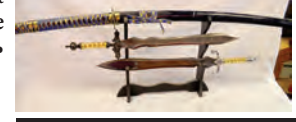

SWORDS, KNIVES: 25+ Samurai swords, ceremonial swords & 3 pc. sets • 50+ knives: hunting, combat, special forces, skinners, some Schrade & dozens of new imported pocket knives new in box • large qty. ammunition • antique mace **WOODWORKING EQUIP, TOOLS:** Pro Max II 24" drum sander • Makita 12" surface planer on stand • Delta spindle sander • Craftsman 10" table saw • Porter Cable production pocket cutter • Delta table saw • Sanding center • (30)+ bar & pipe clamps • Craftsman dust collector • precision sander • power grinder • assorted hand & power tools • large quantity cabinet grade hardwood lumber: black walnut, cherry, white & red oak, hickory & much more • morticing & dovetail jigs • aluminum dolly **HOUSEHOLD, MISC.:** Folding massage table • (3) folding poly tables • 32" LED Insignia TV • many decorator prints & framed art • (2) power treadmills • free weight system • Powertec weight system • scuba gear, wet suits • fax • printer • vacuum cleaner • office desk, furniture • Troy Built pressure washer • Gardall safe • much misc. Too much to list!!

SELLER: Pasquetti's & Shaun Imbody
AUCTION MANAGER: Jerry Ehle
SCHRADER
REAL ESTATE & AUCTION
260-749-0445 • 866-340-0445
www.SchraderFortWayne.com

TERMS: Cash, check, MC, Visa. 10% Buyers Premium on all purchases.