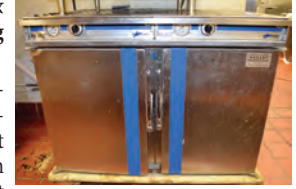

SWORDS, KNIVES: 25+ Samurai swords, ceremonial swords & 3 pc. sets • 50+ knives: hunting, combat, special forces, skinners, some Schrade & dozens of new imported pocket knives new in box • large qty. ammunition • antique mace **WOODWORKING EQUIP, TOOLS:** Pro Max II 24" drum sander • Makita 12" surface planer on stand • Delta spindle sander • Craftsman 10" table saw • Porter Cable production pocket cutter • Delta table saw • Sanding center • (30)+ bar & pipe clamps • Craftsman dust collector • precision sander • power grinder • assorted hand & power tools • large quantity cabinet grade hardwood lumber: black walnut, cherry, white & red oak, hickory & much more • morticing & dovetail jigs • aluminum dolly **HOUSEHOLD, MISC.:** Folding massage table • (3) folding poly tables • 32" LED Insignia TV • many decorator prints & framed art • (2) power treadmills • free weight system • Powertec weight system • scuba gear, wet suits • fax • printer • vacuum cleaner • office desk, furniture • Troy Built pressure washer • Gardall safe • much misc. Too much to list!!

SELLER: Pasquetti's & Shaun Imbody
AUCTION MANAGER: Jerry Ehle
SCHRADER
REAL ESTATE & AUCTION
260-749-0445 • 866-340-0445
www.SchraderFortWayne.com

TERMS: Cash, check, MC, Visa. 10% Buyers Premium on all purchases.