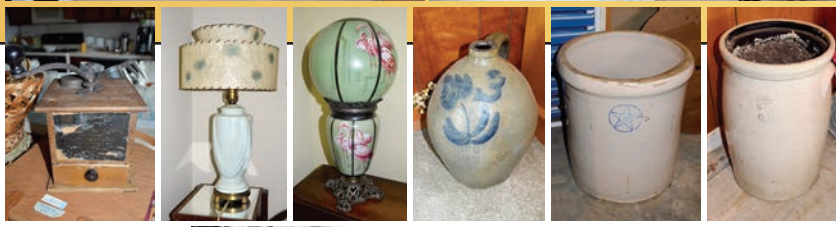

GLASSWARE & POTTERY

2 sets of silver plate flatware • Hull art matching flower pots • McCoy swan vase • Pope Gosser Rose Point service of 12 • Fenton blue fish vase • Jadite vase & mugs • vintage Pyrex • Hall Rose Parade tea pot & pitcher • Majelica pitcher • blown & painted lemonade set • Nippon pitcher &

tumblers • dozens of plates, cups & saucers, & bowls • pink depression bowls • moonstone console set • assorted vases & vintage pottery pcs. • pottery & porcelain spittoons • Bob & Maude St. Clair bird • McCoy lady teapot

LOCAL ITEMS & LOCAL COLLECTIBLES

25 year brass Christmas bell series from Harlan • scale model Amish horse & wagon in case • Harlan Boy Scout uniforms • 1917 Harlan Department Store calendar • 30's Harlan Builders Supply calendar • newspaper clippings & articles from the region • Ft. Wayne Perfect coffee tin • Zollner Piston basketball board game

LARGE COLLECTION OF COSTUME & PRECIOUS JEWELRY

Gruen ladies watch in case • Bulova ladies watch • several gold wedding bands • sterling rings • Swank men's cameo tie set • 100's of brooches & pins • necklace & earring sets • Hoppalong Cassidy watch • FDR pin

HOUSEWARES

Schwinn his & hers bikes • Whirlpool chest freezer • gas grill • fiberglass picnic table • vacuum cleaner • card & table sets • small kitchen appliances • SS flatware • crock pots • pots & pans ..... entire house full!!!!!!